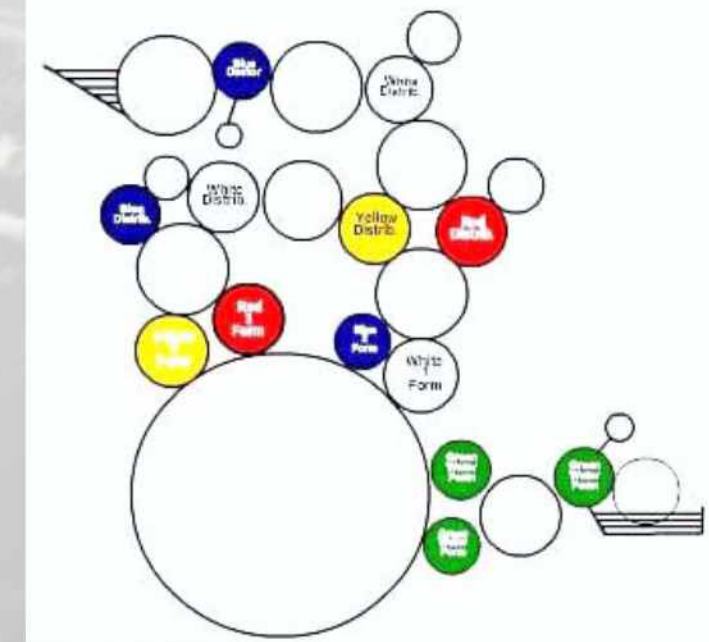

Uses of Rubber rollers-