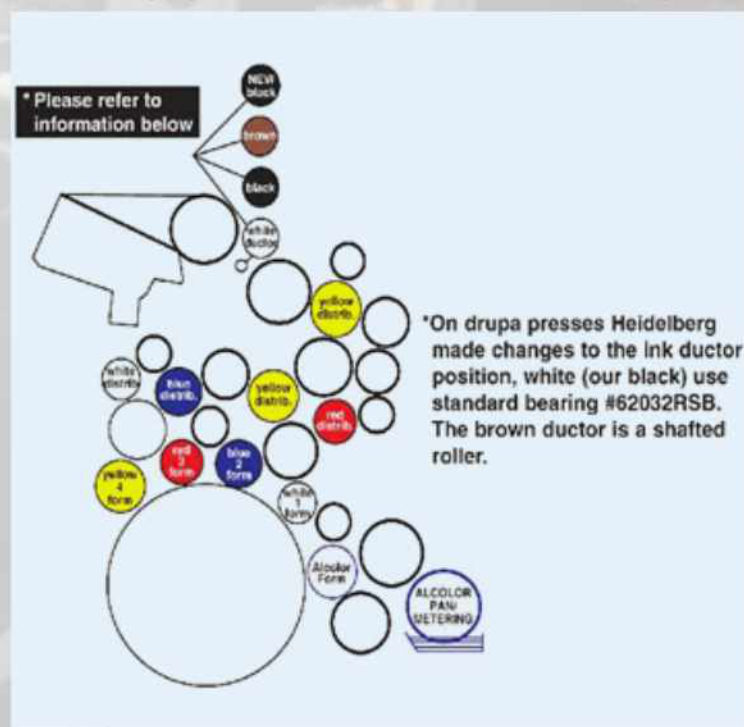

Heidelberg Speedmaster 102 SORS/SORSZ Drupa