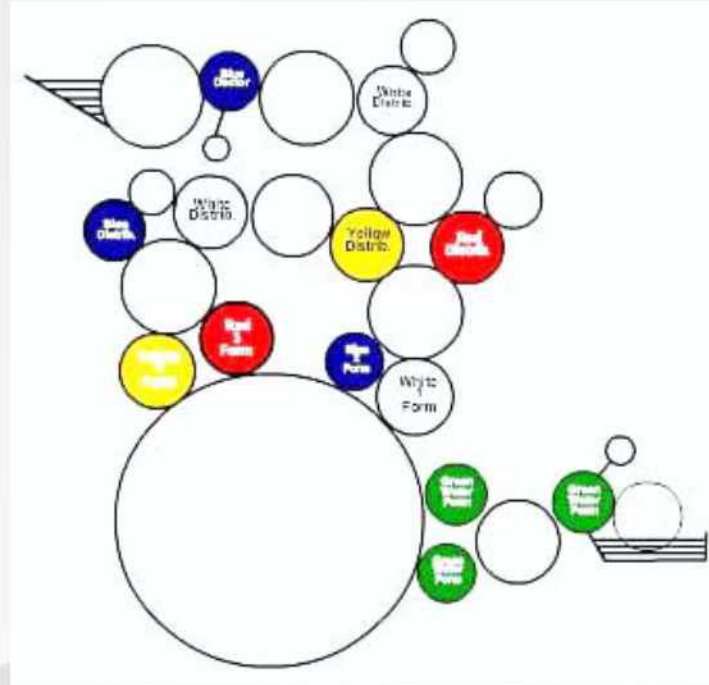

Uses of Rubber rollers-