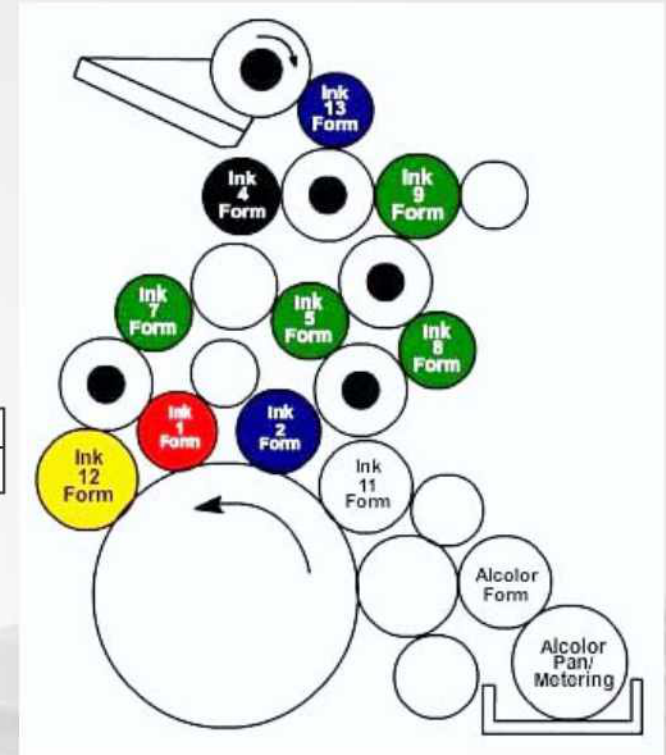

# MRI RUBBER ROLLERS

WWW.PRINTINGROLLERSINDIA.COM +91 9814228606

GTO 52 - 9 Inker Rubbers

Type/Colour	Rubber Dia.	Rubber Length
6 Blue	45 mm	513 mm
1 Red	51 mm	513 mm
1 White	47 mm	513 mm
1 Yellow	49 mm	513 mm

GTO 52 - 3 Conventional Dampner

Type/Colour	Rubber Dia.	Rubber Length
3 Green	46 mm	524 mm

GTO 52 - 2 Alcolor with Fixtures

Type/Colour	Rubber Dia.	Rubber Length
Alcolor Pan	70.6 mm	530 mm
Alcolor Form	68 mm	518 mm

GTO 52 Direct Dampening system

Type/Colour	Rubber Dia.	Rubber Length
1 Waterform	55 mm	575 mm
1 Water Metering	55 mm	533 mm
1 Transfer	40 mm	520 mm

GTO 52 Numbering

Type/Colour	Rubber Dia.	Rubber Length
5 Ink Roller	33 mm	500 mm

GTO 52 Bare Back Rollers

Diameter	Rubber Length
51 mm	575 mm