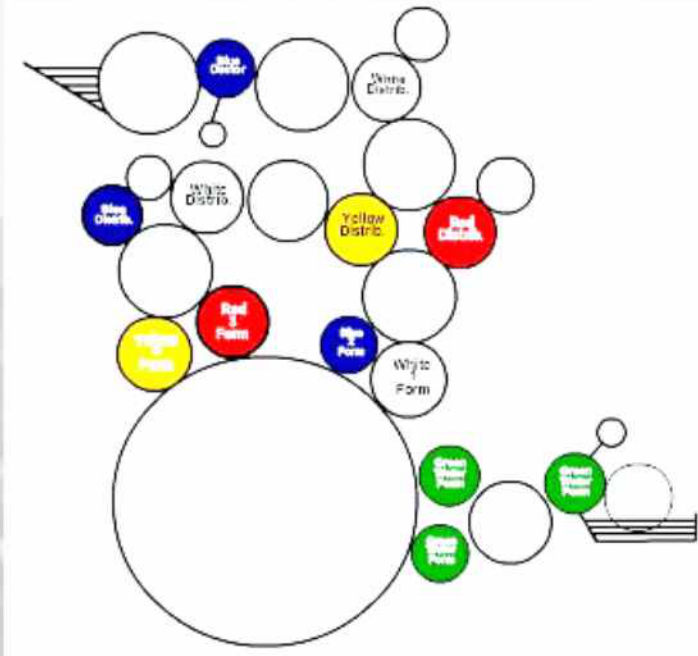

MO Conventional Dampening

Type/Colour	Rubber Dia.	Rubber Length
2 Green	48 mm	663 mm
1 Green	48 mm	672 mm