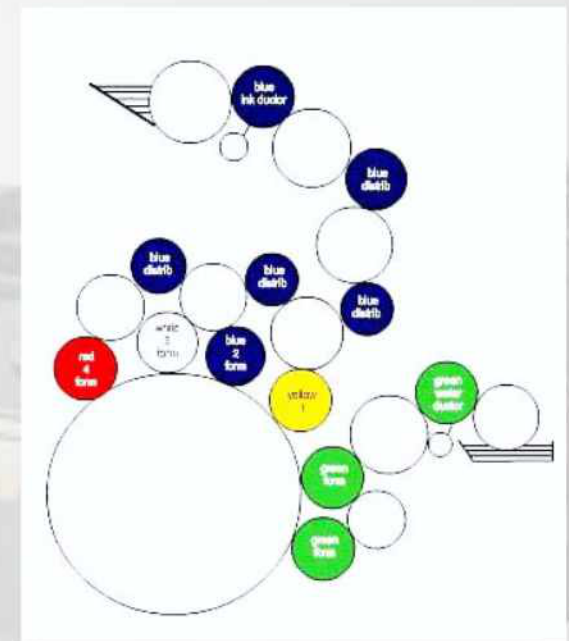

GTO 46 Bare Back Rollers

Diameter	Rubber Length
51 mm	510 mm

GTO 46 Conventional Damps

Type/Colour	Rubber Dia.	Rubber Length
3 Green	46 mm	460 mm

GT Platen 10 x 15

Type/Colour	Rubber Dia.	Rubber Length
10 Ink Roller	51.5 mm	372 mm