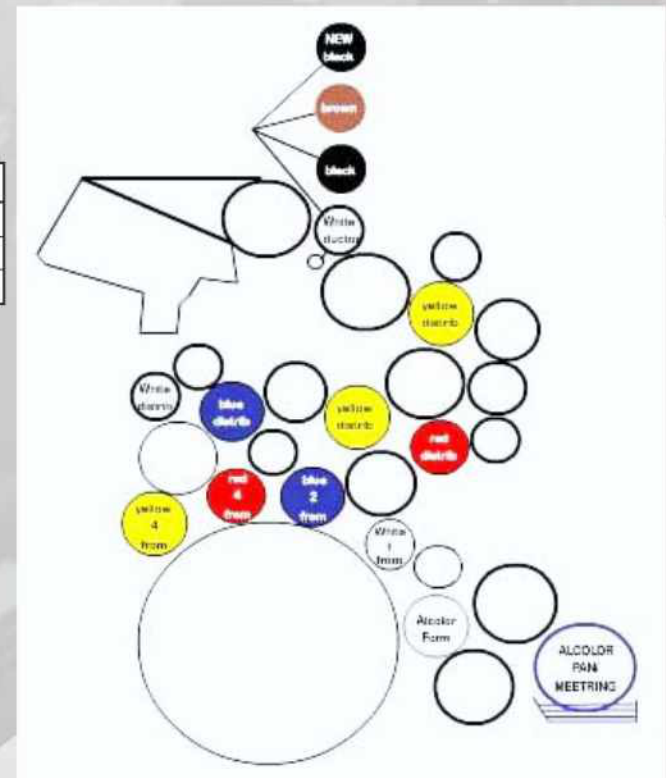

GTO 52 - 3 Conventional Dampner

Type/Colour	Rubber Dia.	Rubber Length
3 Green	46 mm	524 mm

GTO 52 - 2 Alcolor with Fixtures

Type/Colour	Rubber Dia.	Rubber Length
Alcolor Pan	70.6 mm	530 mm
Alcolor Form	68 mm	518 mm

GTO 52 Direct Dampening system

Type/Colour	Rubber Dia.	Rubber Length
1 Waterform	55 mm	575 mm
1 Water Metering	55 mm	533 mm
1 Transfer	40 mm	520 mm

GTO 52 Numbering

Type/Colour	Rubber Dia.	Rubber Length
5 Ink Roller	33 mm	500 mm